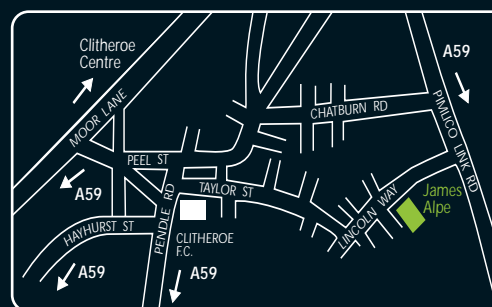

www.jamesalpe.com

● design

● manufacture

● installation

● refurbishment

Sign Design, Manufacture,
Installation & Refurbishment

Lincoln Way
Clitheroe BB7 1QD

- 📞 01200 44 44 57
- ☎ 01200 44 35 55
- ✉ signs@jamesalpe.co.uk
- 🌐 www.jamesalpe.com